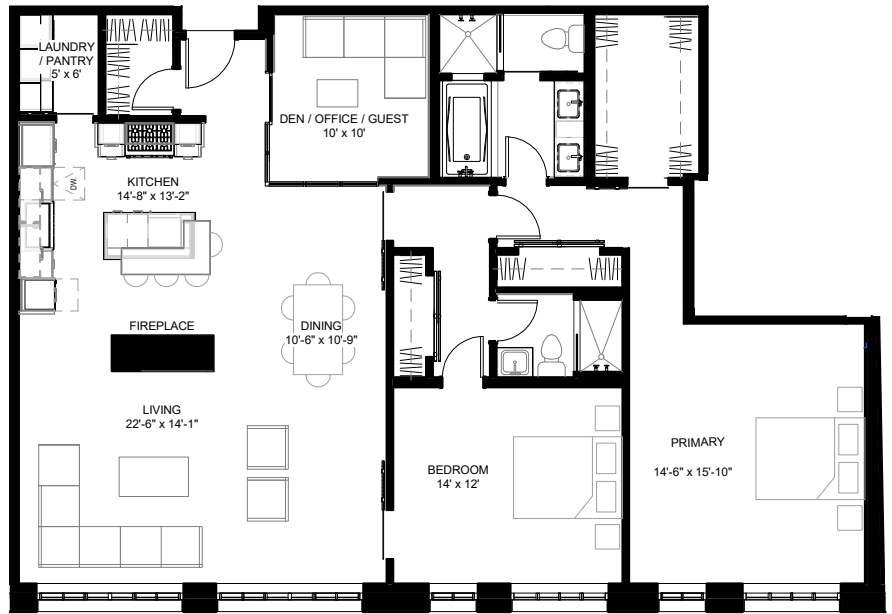

## UNIT 6F

1664 SF

FLOOR 6

2+ BEDROOMS

2 BATHS

Dimensions and prices are subject to change.

*the*  
**HOLLAND**  
**COMPANIES**  
*Design & Construction*

Designed in partnership  
with Hacin + Associates