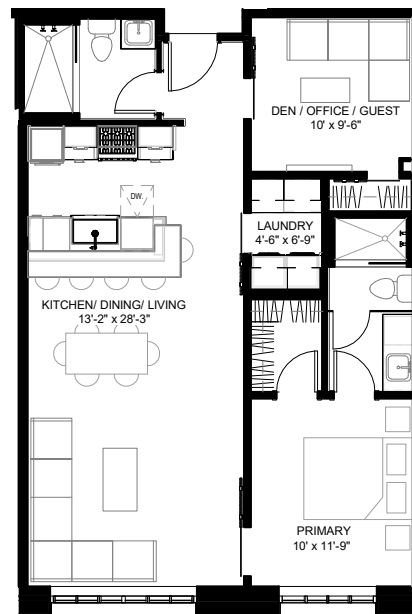

## UNIT 6E

863 SF

FLOOR 6

1+ BEDROOMS

2 BATHS

Dimensions and prices are subject to change.

*the*  
**HOLLAND**  
**COMPANIES**  
*Design & Construction*

Designed in partnership  
with Hacin + Associates