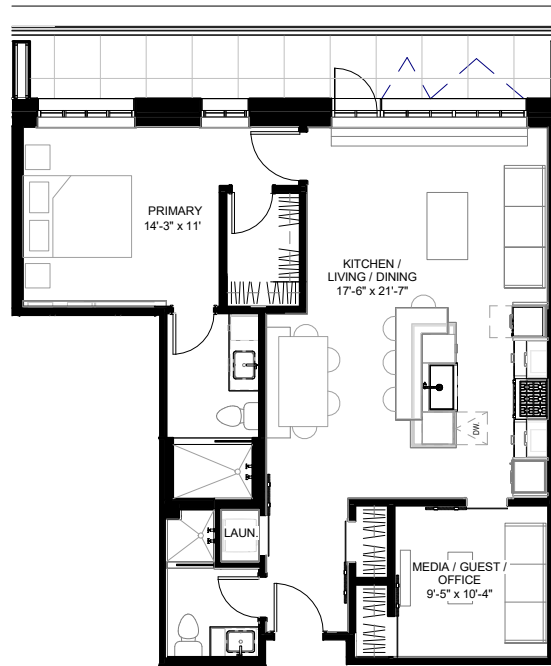

THE FACTORY
RESIDENCES | SOWA

UNIT 6B

898 SF

FLOOR 6

1+ BEDROOMS

2 BATHS

Dimensions and prices are subject to change.

the
**HOLLAND
COMPANIES**
Design & Construction