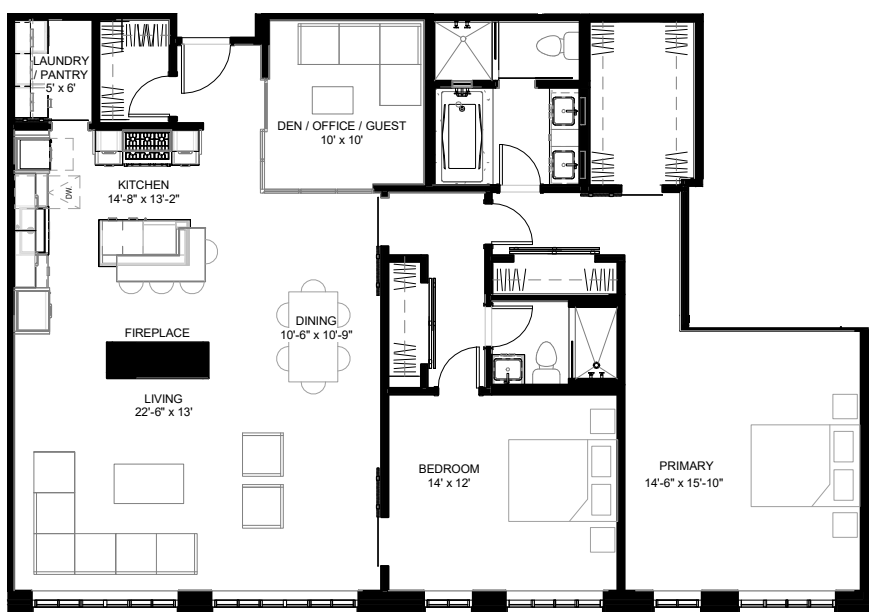

## UNIT 5F

1664 SF

FLOOR 5

2+ BEDROOMS

2 BATHS

Dimensions and prices are subject to change.

*the*  
**HOLLAND**  
**COMPANIES**  
*Design & Construction*

Designed in partnership  
with Hacin + Associates