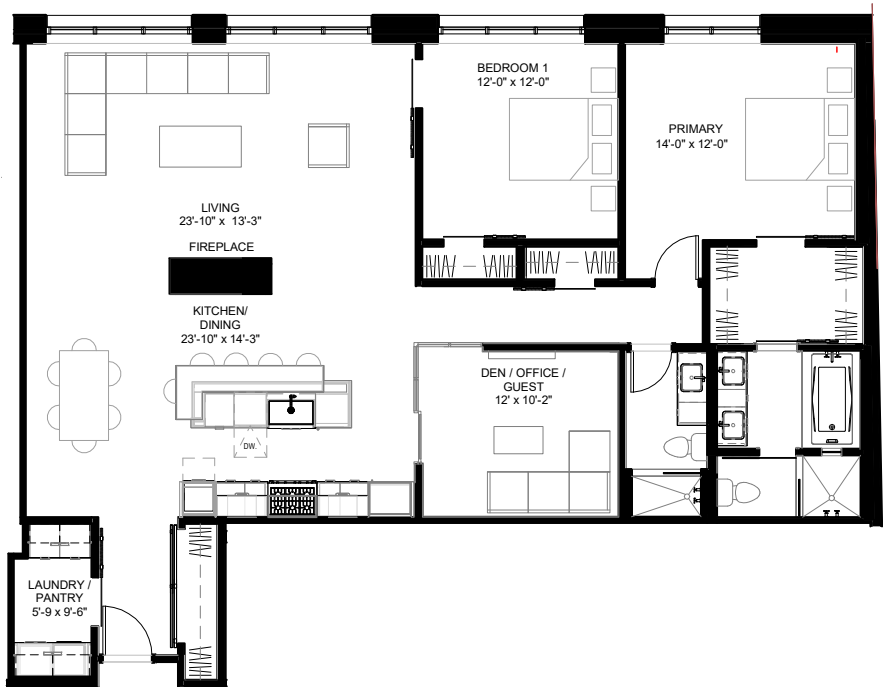

THE FACTORY
RESIDENCES | SOWA

UNIT 5C

1673 SF

FLOOR 5

2+ BEDROOMS

2 BATHS

Dimensions and prices are subject to change.

the
**HOLLAND
COMPANIES**
Design & Construction