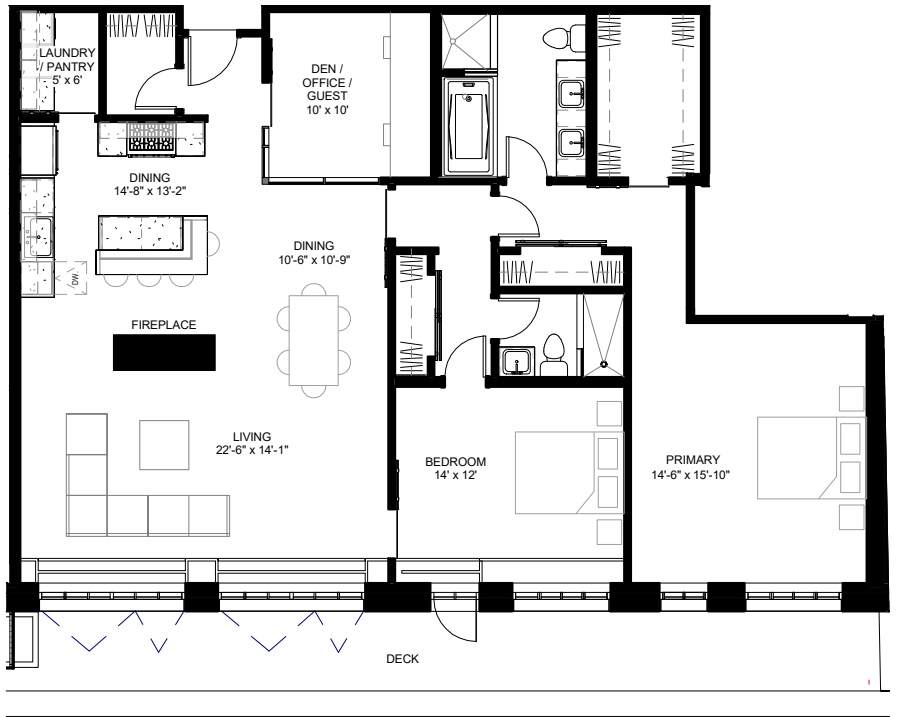

THE FACTORY
RESIDENCES | SOWA

UNIT 4F

1664 SF

FLOOR 4

2+ BEDROOMS

2 BATHS

Dimensions and prices are subject to change.

the
HOLLAND
COMPANIES
Design & Construction