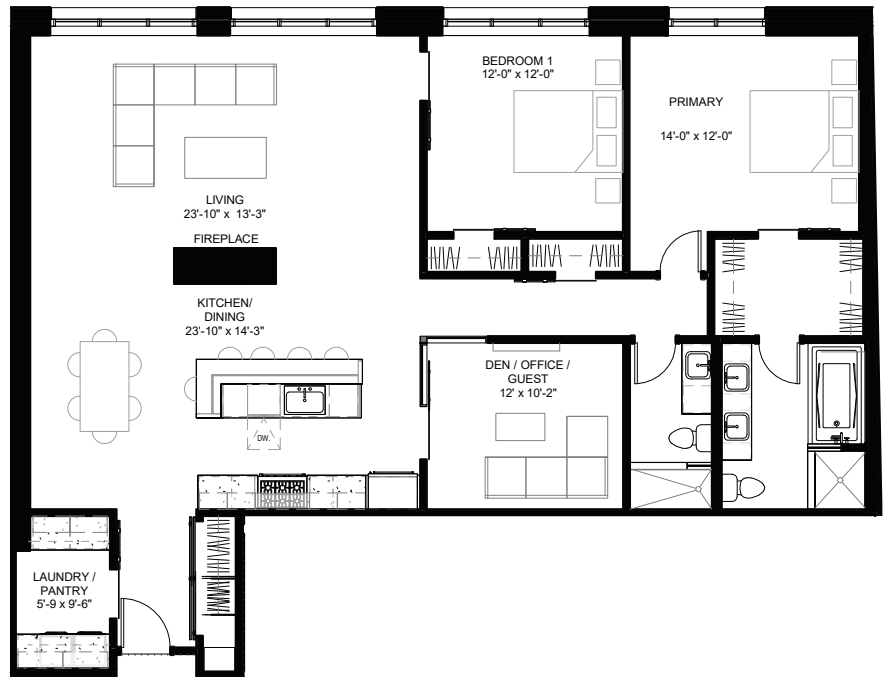

THE FACTORY
RESIDENCES | SOWA

UNIT 4C

1673 SF

FLOOR 4

2+ BEDROOMS

2 BATHS

Dimensions and prices are subject to change.

the
HOLLAND
COMPANIES
Design & Construction