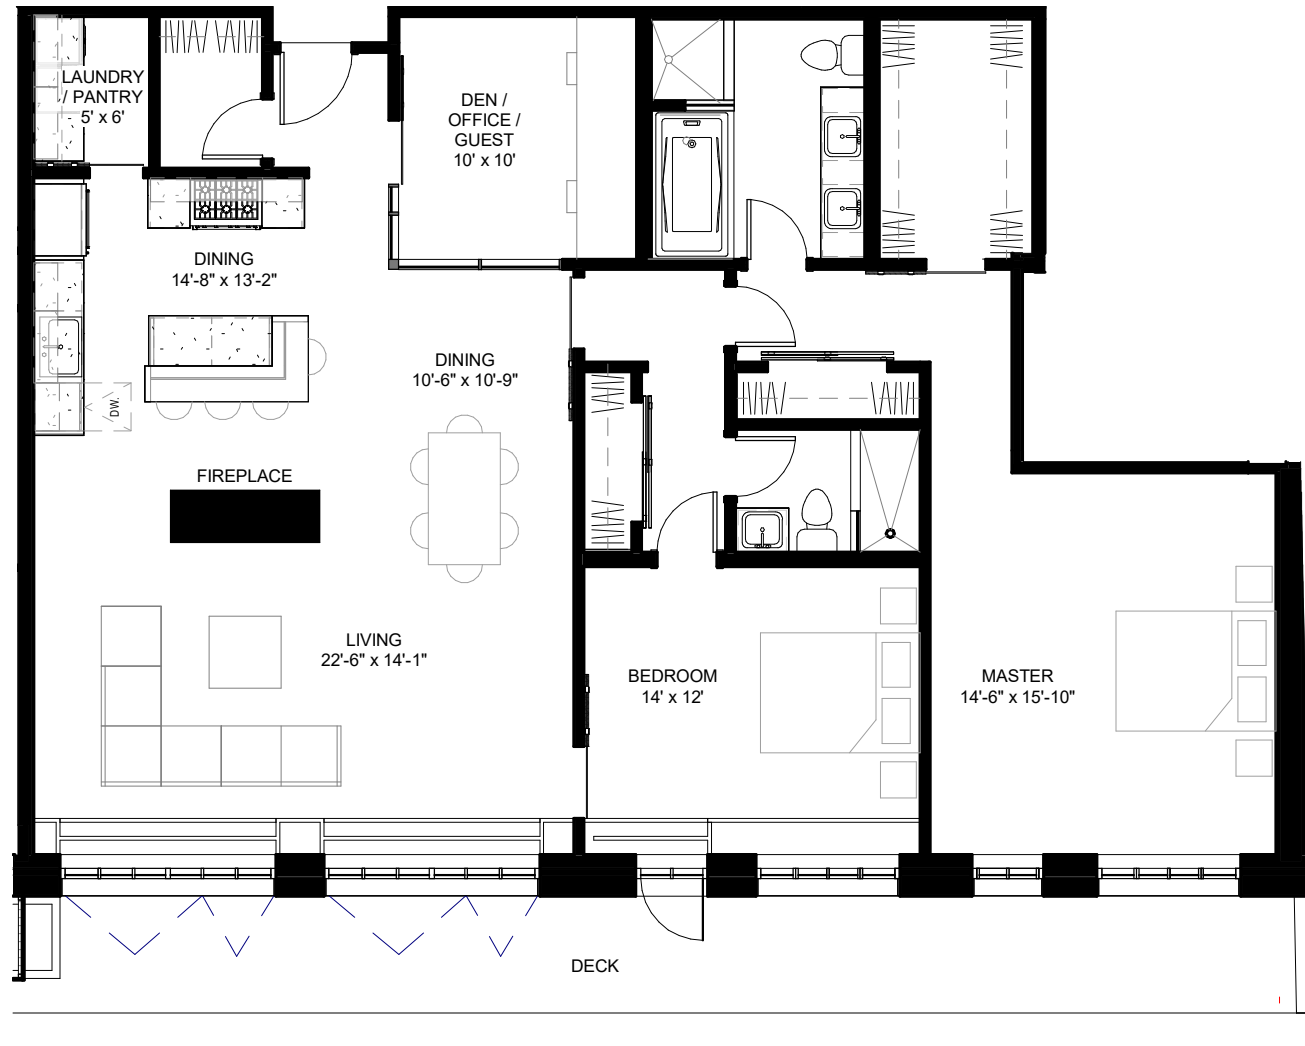

# UNIT 4F

**1664 SF**  
**FLOOR 4**  
**2+ BEDROOM | 2 BATH**

617.556.2900  
THEFACTORYONWAREHAM.COM  
46 WAREHAM ST | BOSTON, MA 02118

\*Dimensions and prices are subject to change.

*the*  
**HOLLAND**  
**COMPANIES**  
*Design & Construction*

DESIGNED IN PARTNERSHIP WITH HACIN + ASSOCIATES

**THE FACTORY**  
ON WAREHAM