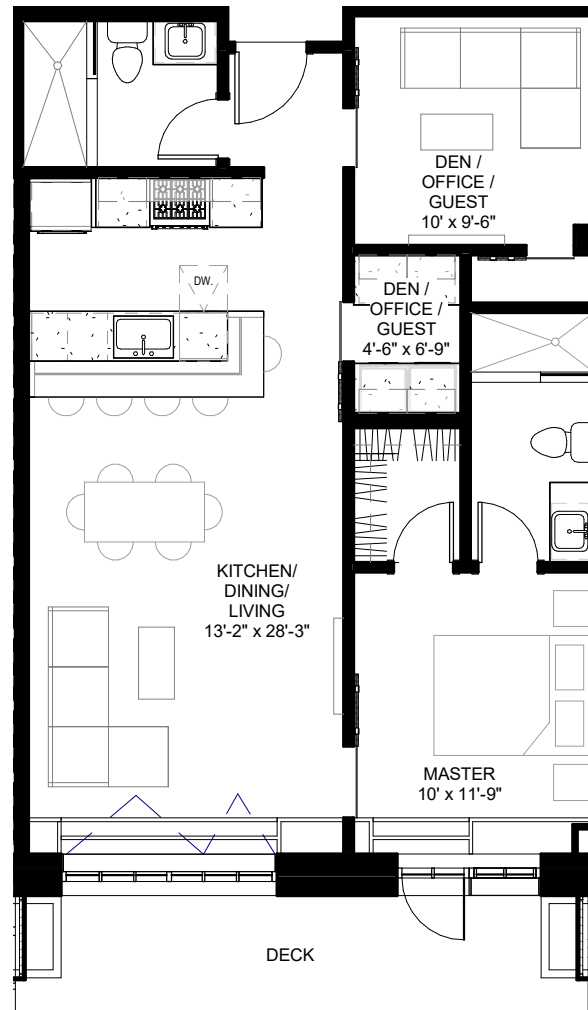

UNIT 4E

863 SF
FLOOR 4
1+ BEDROOM | 2 BATH

617.556.2900
THEFACTORYONWAREHAM.COM
46 WAREHAM ST | BOSTON, MA 02118

*Dimensions and prices are subject to change.

DESIGNED IN PARTNERSHIP WITH HACIN + ASSOCIATES