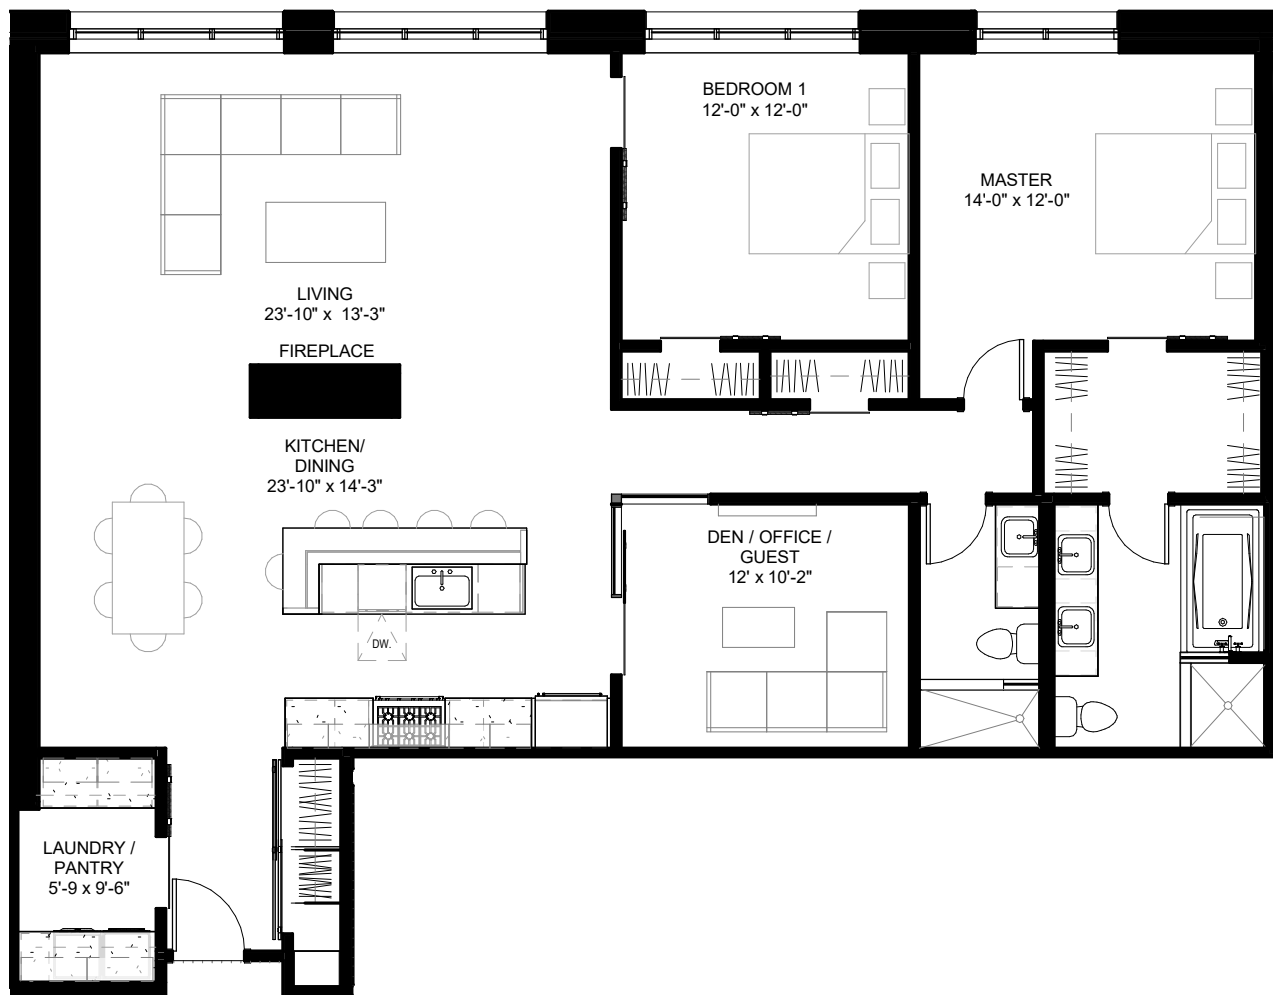

UNIT 4C

1673 SF
FLOOR 4
2+ BEDROOM | 2 BATH

617.556.2900
THEFACTORYONWAREHAM.COM
46 WAREHAM ST | BOSTON, MA 02118

*Dimensions and prices are subject to change.

the
**HOLLAND
COMPANIES**
Design & Construction

DESIGNED IN PARTNERSHIP WITH HACIN + ASSOCIATES

THE FACTORY
ON WAREHAM