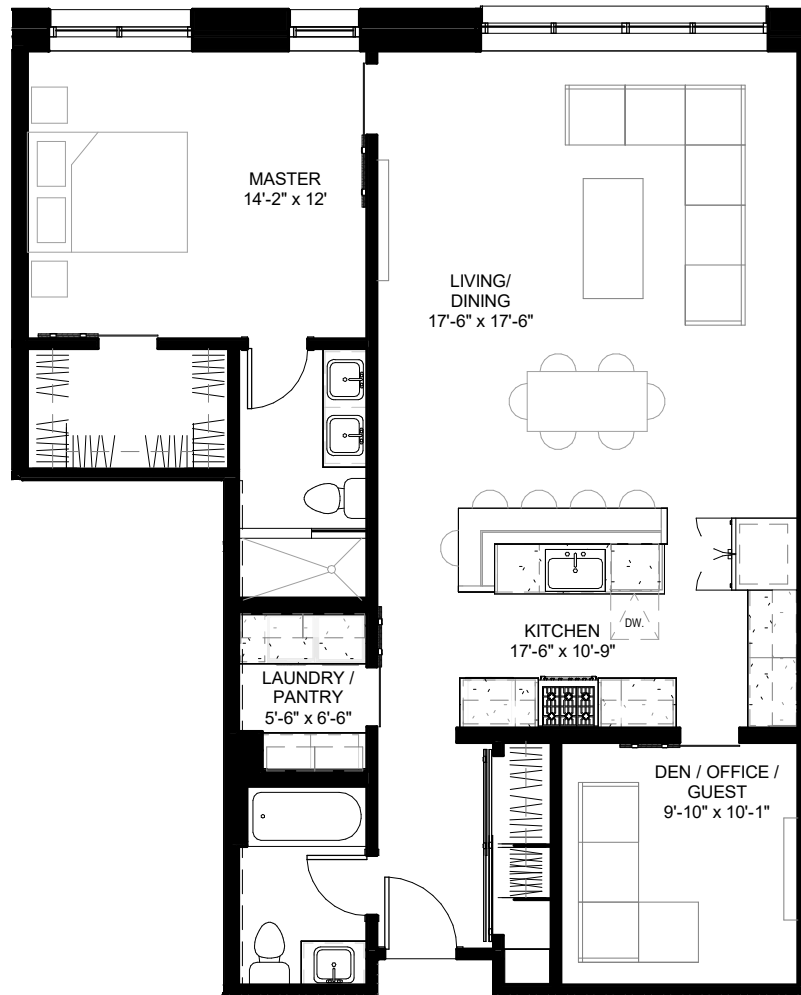

UNIT 4B

1100 SF
FLOOR 4
1+ BEDROOM | 2 BATH

617.556.2900
THEFACTORYONWAREHAM.COM
46 WAREHAM ST | BOSTON, MA 02118

*Dimensions and prices are subject to change.

the
**HOLLAND
COMPANIES**
Design & Construction

DESIGNED IN PARTNERSHIP WITH HACIN + ASSOCIATES

THE FACTORY
ON WAREHAM