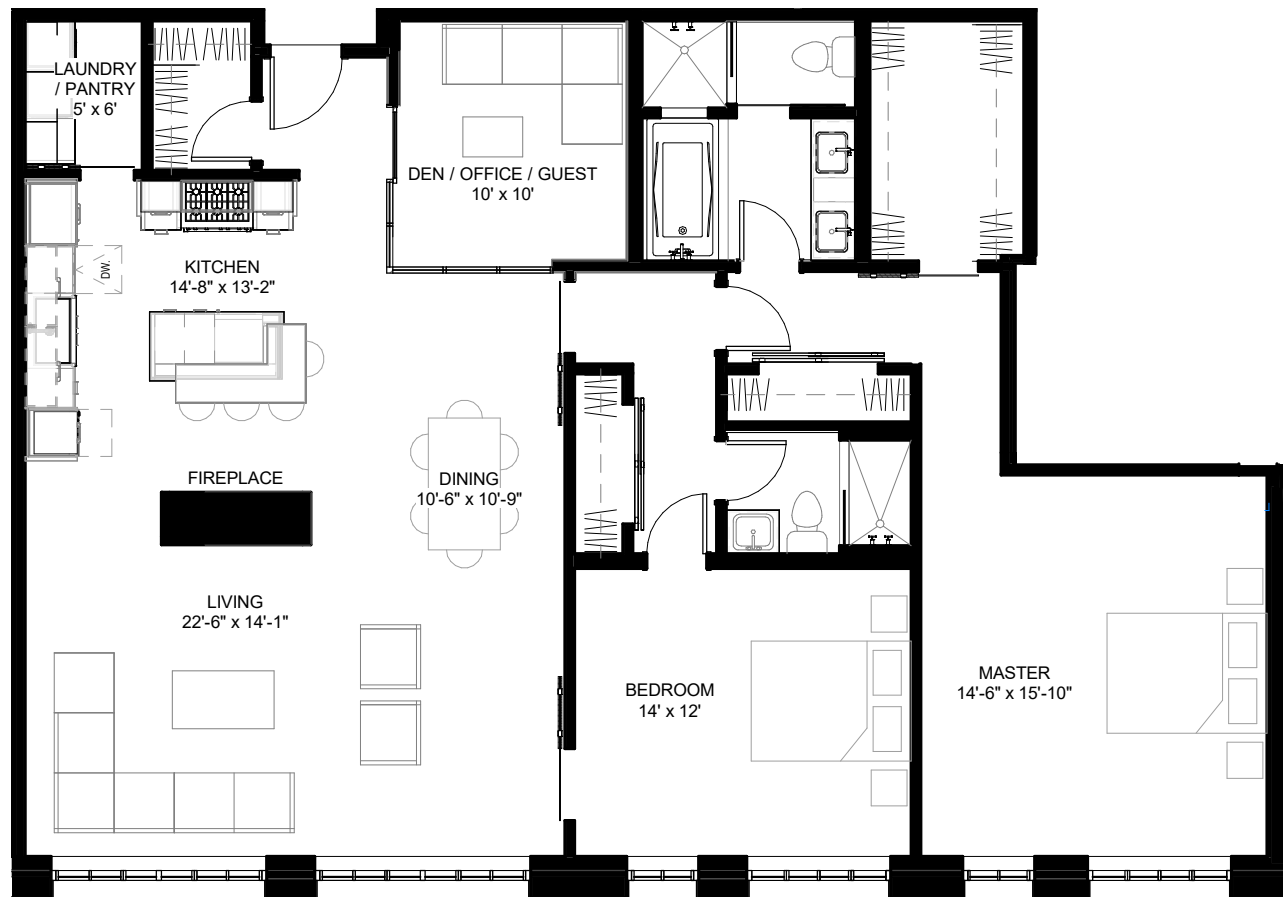

UNIT 6F

1664 SF
FLOOR 6
2+ BEDROOM | 2 BATH

617.556.2900
THEFACTORYONWAREHAM.COM
46 WAREHAM ST | BOSTON, MA 02118

*Dimensions and prices are subject to change.

the
HOLLAND
COMPANIES
Design & Construction

DESIGNED IN PARTNERSHIP WITH HACIN + ASSOCIATES

THE FACTORY
ON WAREHAM