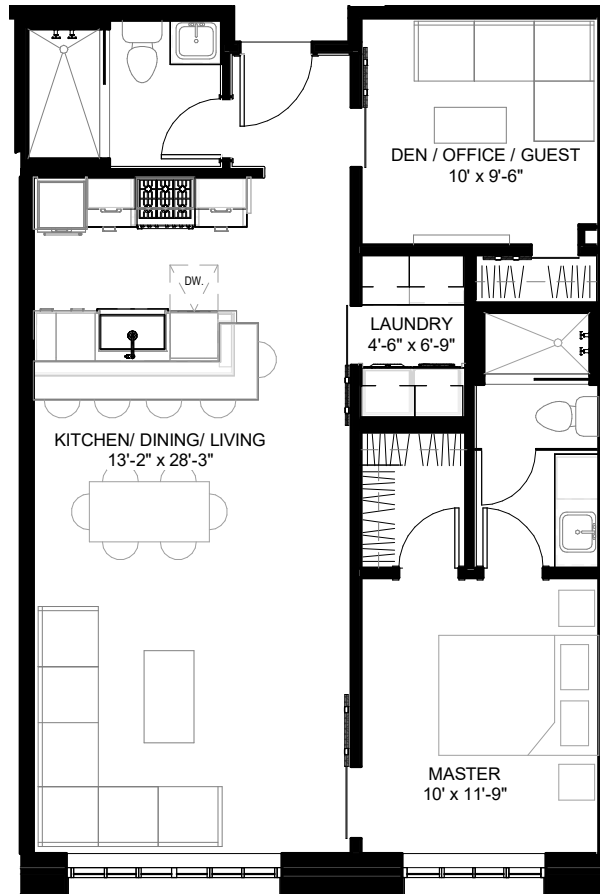

# UNIT 6E

**863 SF**  
FLOOR 6  
1+ BEDROOM | 2 BATH

617.556.2900  
THEFACTORYONWAREHAM.COM  
46 WAREHAM ST | BOSTON, MA 02118

\*Dimensions and prices are subject to change.

*the*  
**HOLLAND**  
**COMPANIES**  
*Design & Construction*