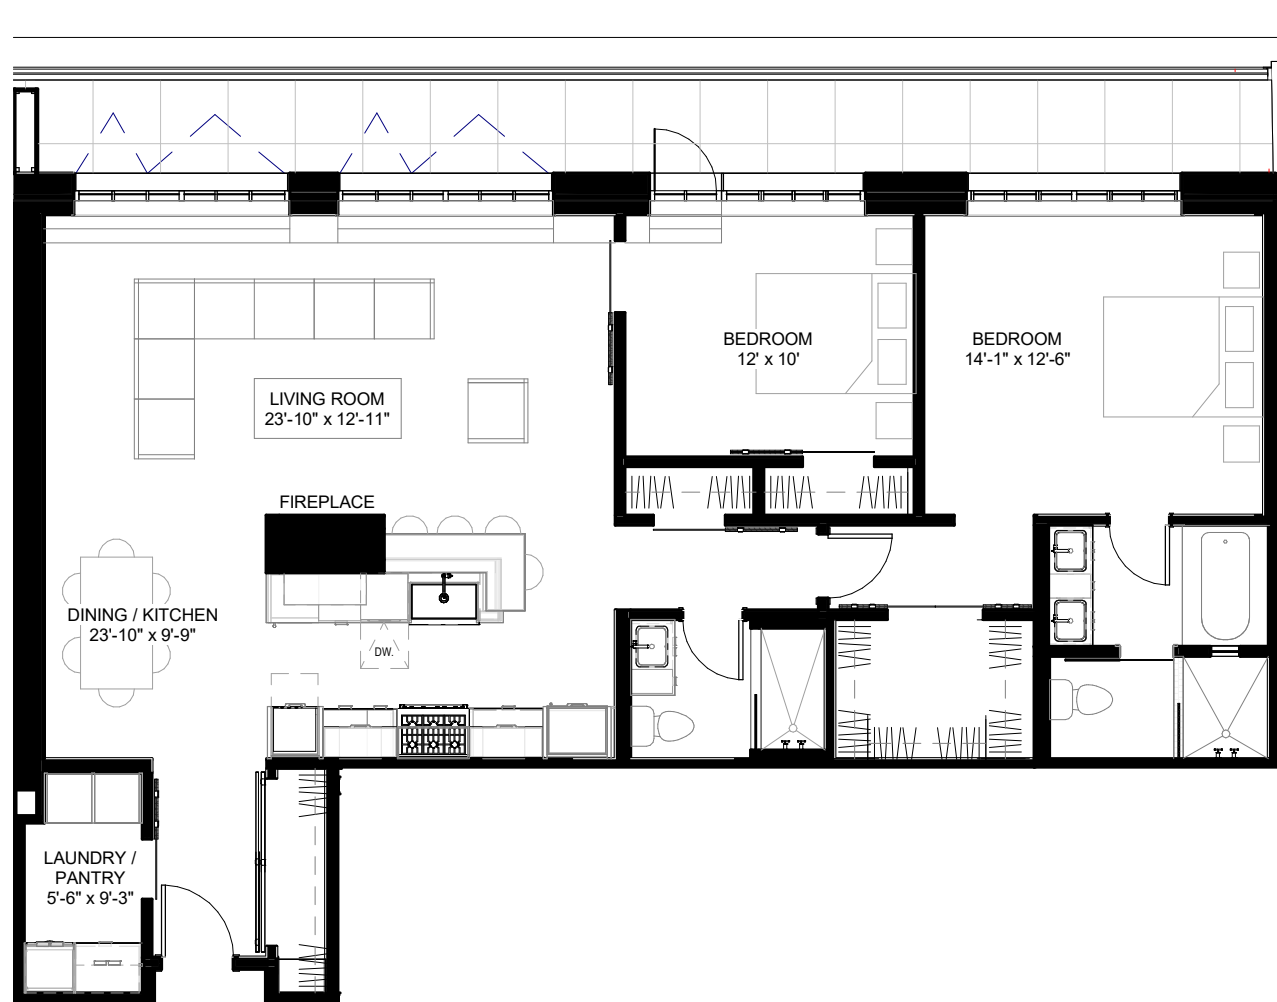

UNIT 6C

1351 SF
FLOOR 6
2 BEDROOM | 2 BATH

617.556.2900
THEFACTORYONWAREHAM.COM
46 WAREHAM ST | BOSTON, MA 02118

*Dimensions and prices are subject to change.

the
HOLLAND
COMPANIES
Design & Construction

DESIGNED IN PARTNERSHIP WITH HACIN + ASSOCIATES

THE FACTORY
ON WAREHAM