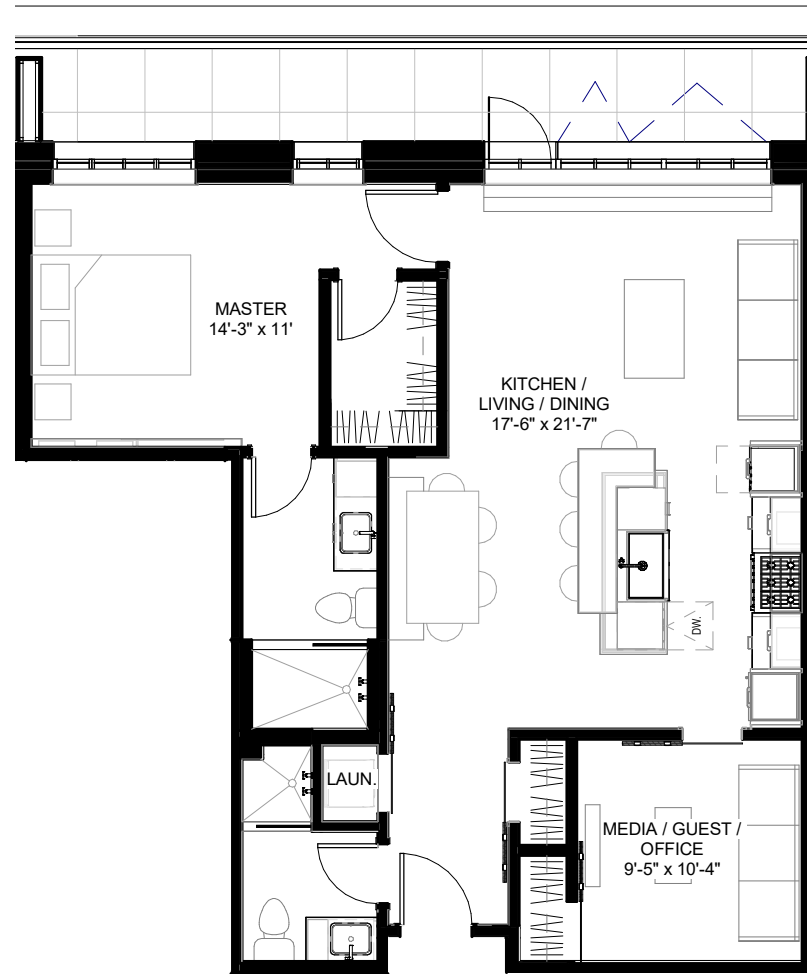

UNIT 6B

898 SF
FLOOR 6
1+ BEDROOM | 2 BATH

617.556.2900
THEFACTORYONWAREHAM.COM
46 WAREHAM ST | BOSTON, MA 02118

*Dimensions and prices are subject to change.

the
**HOLLAND
COMPANIES**
Design & Construction