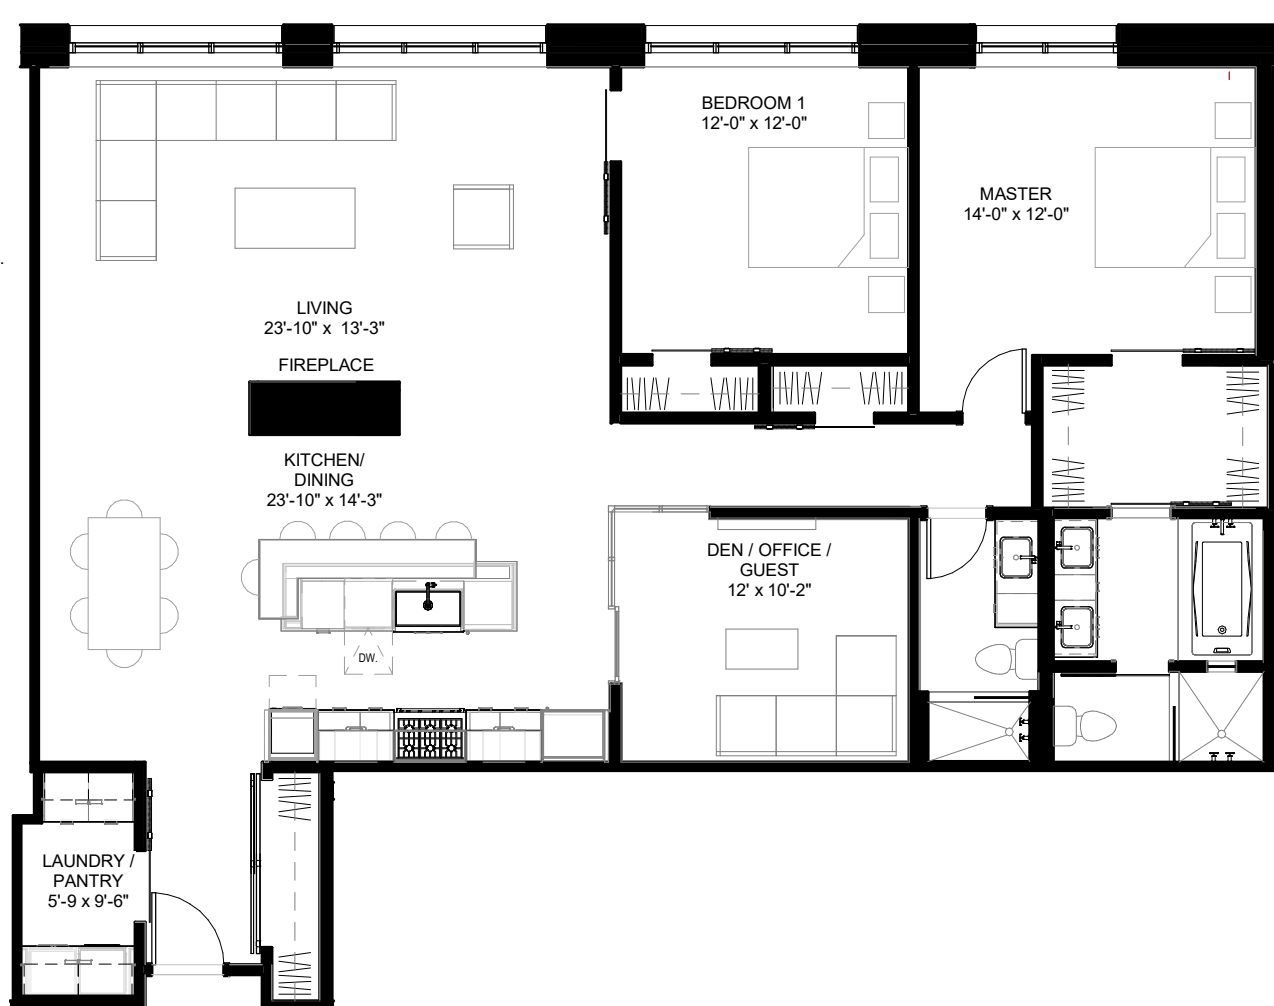

UNIT 5C

1673 SF
FLOOR 5
2+ BEDROOM | 2 BATH

617.556.2900
THEFACTORYONWAREHAM.COM
46 WAREHAM ST | BOSTON, MA 02118

*Dimensions and prices are subject to change.

the
**HOLLAND
COMPANIES**
Design & Construction

DESIGNED IN PARTNERSHIP WITH HACIN + ASSOCIATES

THE FACTORY
ON WAREHAM