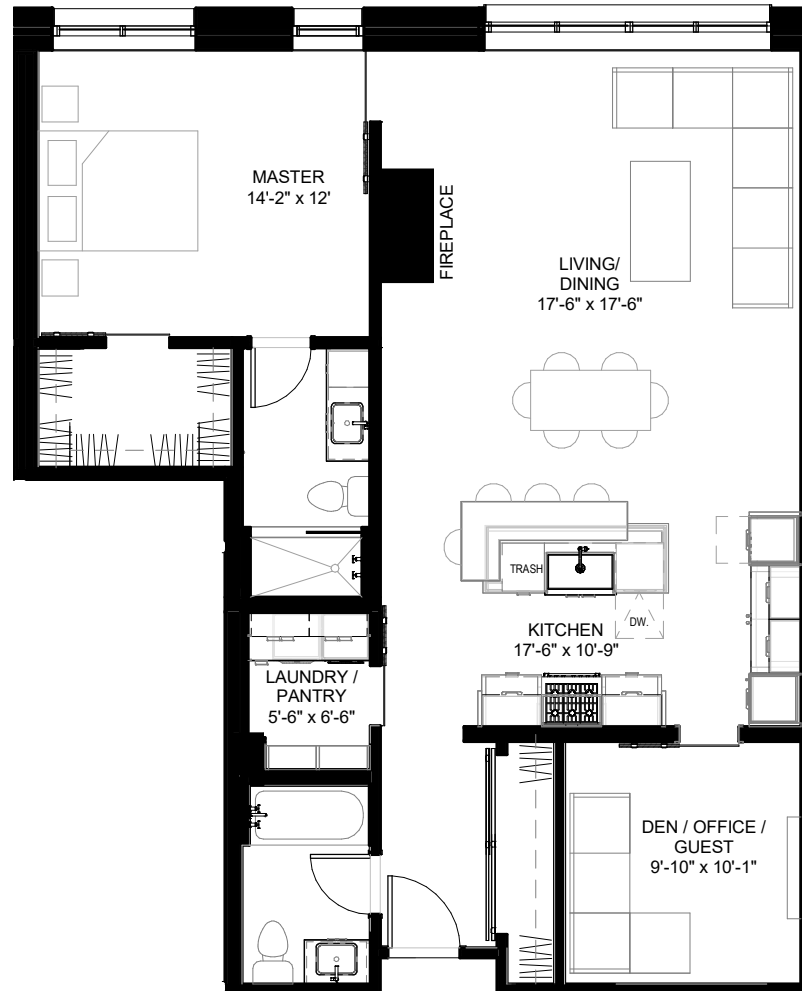

UNIT 5B

1100 SF
FLOOR 5
1+ BEDROOM | 2 BATH

617.556.2900
THEFACTORYONWAREHAM.COM
46 WAREHAM ST | BOSTON, MA 02118

*Dimensions and prices are subject to change.

the
HOLLAND
COMPANIES
Design & Construction

DESIGNED IN PARTNERSHIP WITH HACIN + ASSOCIATES

THE FACTORY
ON WAREHAM