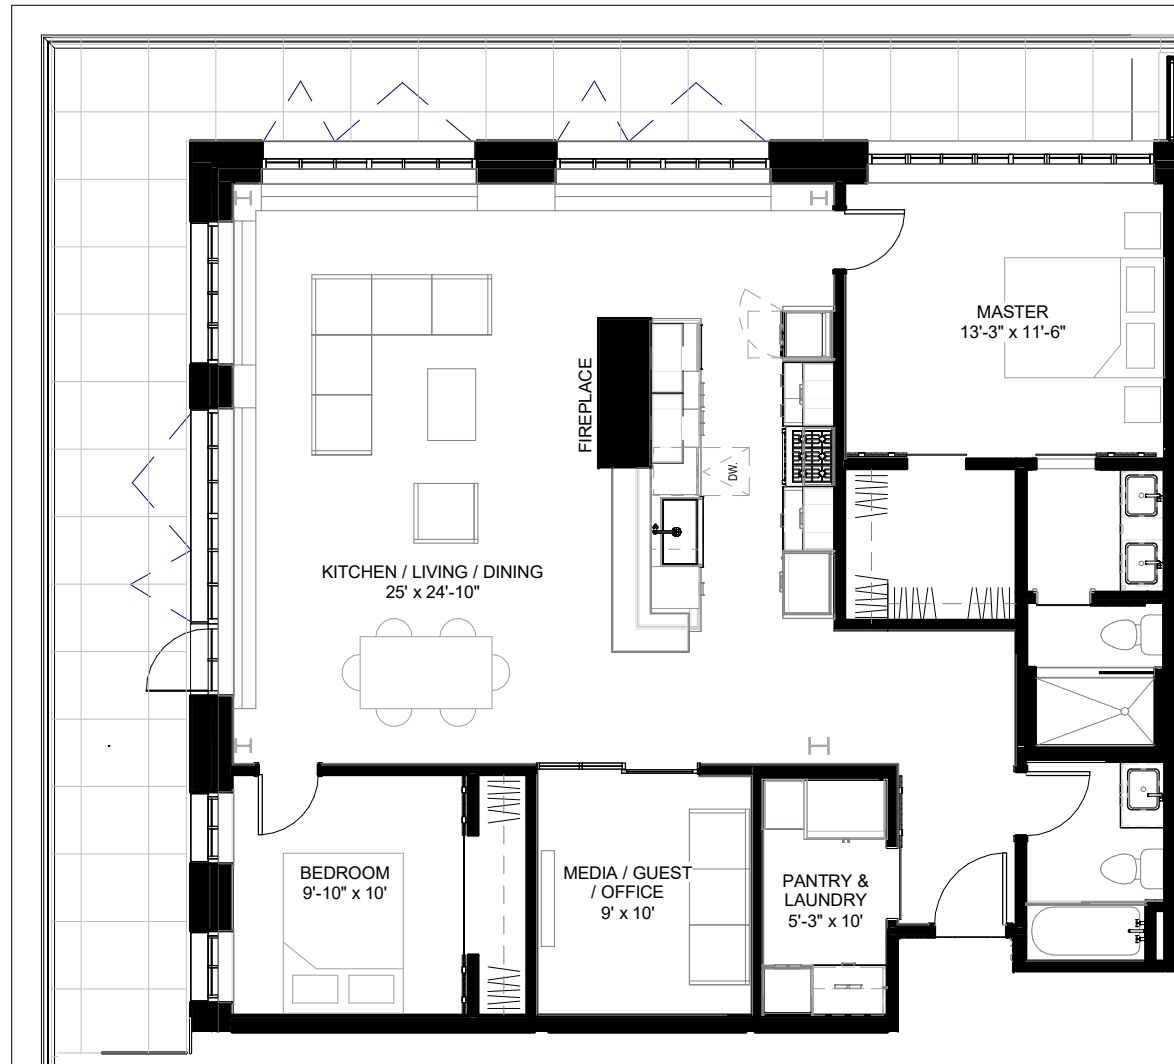

# UNIT 6A

**1378 SF**  
**FLOOR 6**  
**2+ BEDROOM | 2 BATH**

617.556.2900  
THEFACTORYONWAREHAM.COM  
46 WAREHAM ST | BOSTON, MA 02118

\*Dimensions and prices are subject to change.

*the*  
**HOLLAND**  
**COMPANIES**  
*Design & Construction*