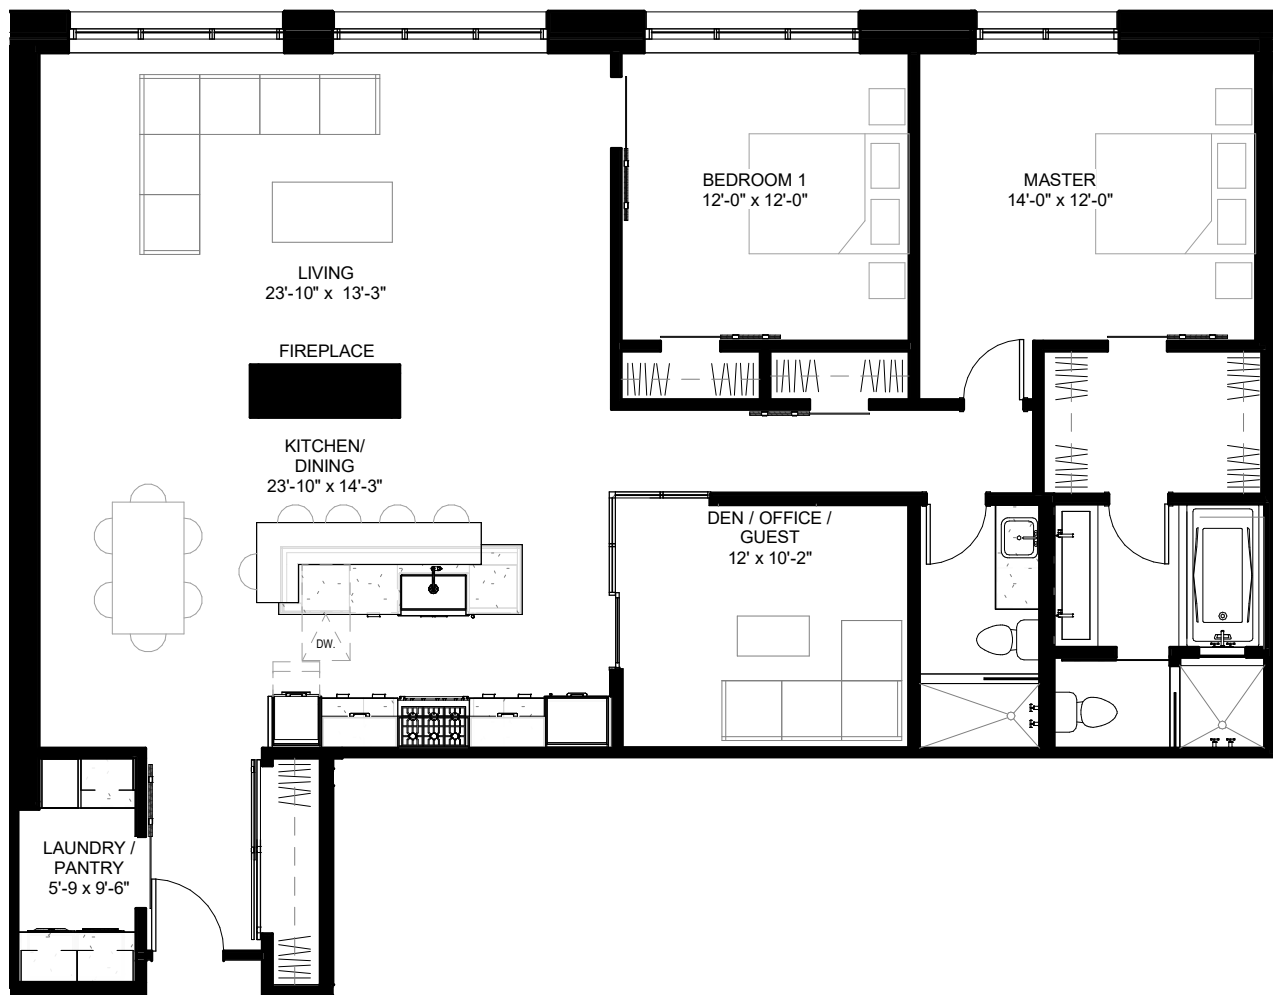

# UNIT 4C

**1673 SF**  
**FLOOR 4**  
**2+ BEDROOM | 2 BATH**

617.556.2900  
THEFACTORYONWAREHAM.COM  
46 WAREHAM ST | BOSTON, MA 02118

\*Dimensions and prices are subject to change.

the  
**HOLLAND  
COMPANIES**  
*Design & Construction*